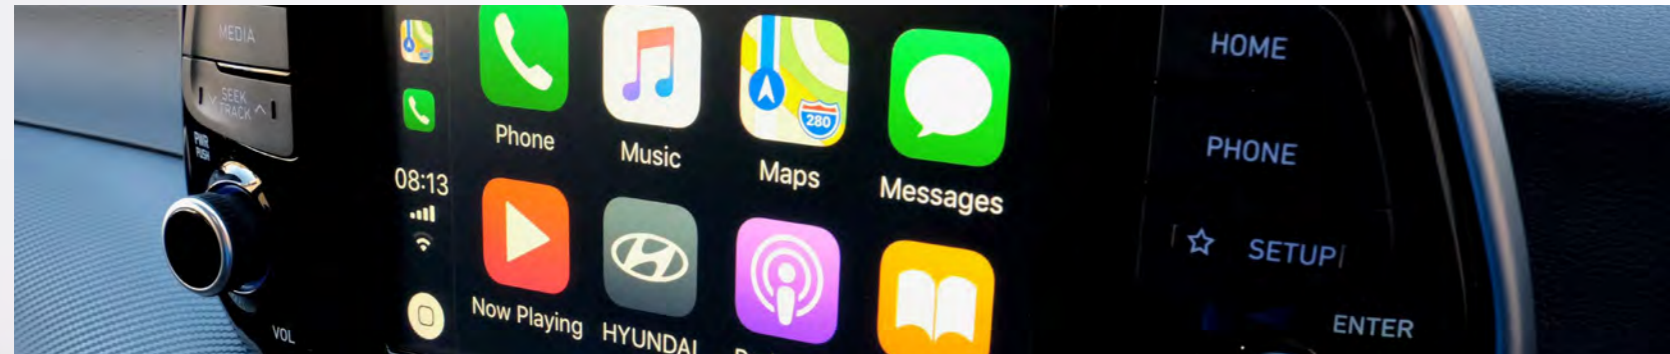

Convenience.

Infotainment system with CarPlay

Apple CarPlay takes integration to the next level. Now you can get directions, make calls, send and receive messages and enjoy your favourite tracks - all on your central display. Simply sync your iPhone with your on-board display for seamless entertainment, communication and navigation.