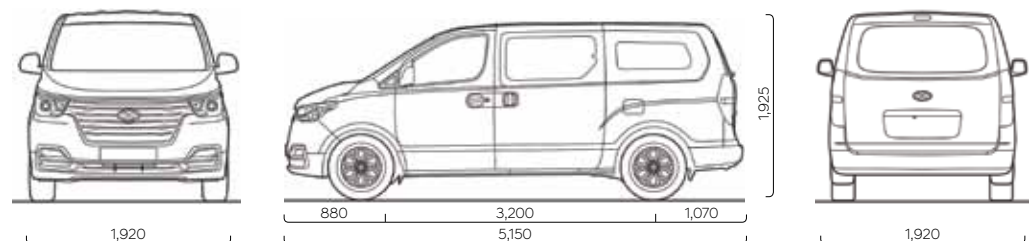

For detailed specifications, please visit the H-1 page on our website @ www.hyundai.co.za

EXTERIOR COLOURS

INTERIOR TRIM

*Wheel tread
16 inch (F/R) : 1,685/1,660

DIMENSIONS

Disclaimer: Please note that some of the images contained in this brochure may not be available in South Africa as these images are sourced from Hyundai Motor Corporation global marketing channel and are for marketing purposes only. For exact models, specifications and colours – please consult your Hyundai dealer. Some of the equipment illustrated or described in this catalogue may not be supplied as standard equipment and may be available at extra cost. Hyundai Motor Corporation reserves the right to change specifications and equipment without prior notice. The colour plates shown may vary slightly from the actual colours due to the limitations of the printing process. Please consult your dealer for full information and availability on colour and trims. Fuel consumption figures quoted are obtained under specific test conditions, they may not be achieved under 'real world' driving conditions. However, the figures serve as a means of comparing models of a similar type.