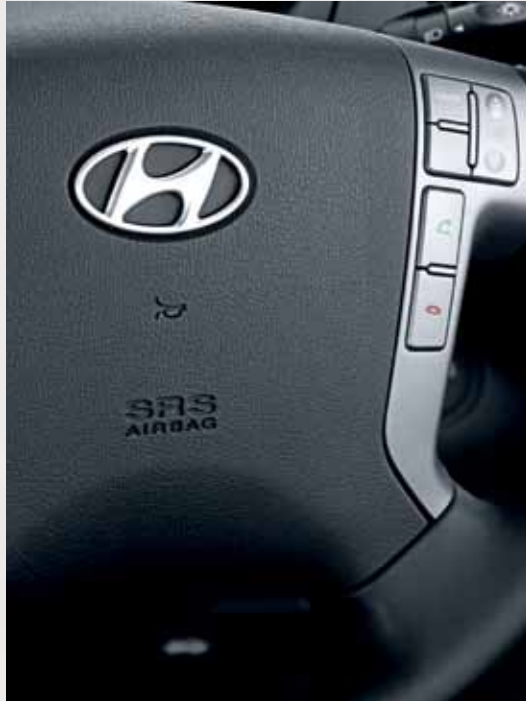

HYUNDAI

7 YEAR 200 000 KM
Manufacturer Warranty

H-1

SLEEK FUNCTIONALITY

There's no need to compromise on style or performance when travelling with a crowd. Whether you're taking your larger-than-most family from A to B, showing visitors the sights in your city or embarking on that dream holiday with friends, the H-1 has all the comfort, safety and power to make the journey world-class. In short, it's the travel partner you've always wanted.

CRUISE CONTROL ON 2.5 VGTi (DIESEL ONLY)

When you're travelling long distances, you don't want to be watching your speedometer every moment of your trip. The auto cruise control of the H-1 guarantees you stay at the speed you want, giving you one less thing to think about when you're behind the wheel. It's all part of giving you a smooth ride second to none.

SUPERIOR SAFETY

Hyundai is committed to the ultimate safety of anyone that chooses to drive one of our vehicles. Driver and passenger air bags are found in all our H-1 models with the H-1 2.5 diesel bus boasting side airbags for added protection. Stringently tested, these safety devices deploy instantly on impact without causing any injury in the process.

STATE-OF-THE-ART AUDIO SYSTEM

Every journey needs a soundtrack. The H-1 features a high quality touch screen Infotainment system with optional SATNAV, ensuring the quality of your favourite songs matches that of your driving experience. The system includes RDS, CD, MP3, AUX, iPod, USB and Bluetooth connectivity. The top-of-the-range speakers have been strategically placed so that every passenger will enjoy every beat of your trip.