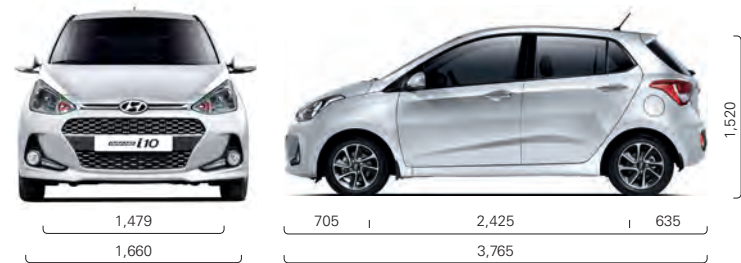

Interior Trim

Dimensions